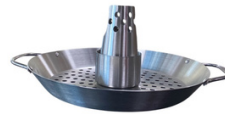

NEW ARRIVAL

KAMADO 23" DIFFERENT COLORS

PERFECT YOUR BARBECUE GAME START YOUR COOKOUT TODAY.

**POWERFUL
COOKING SPACE**
59cm Grill Diameter

**LARGE GRID
SURFACE**
50cm Grid Diameter

**DURABLE
CONSTRUCTION**
Heavy 105kg Weight

Including accessories

Divide & Conquer system

Stainless steel tong

Cast Iron grate

Glove

Chicken sitter

Slide shelves

Large Kamado Cover