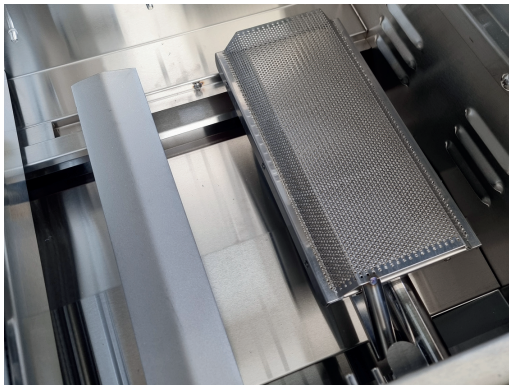

Optional Accessories

SEAR BURNER

2,500THB

Extra high heat for steakhouse-style searing and a perfect crust.